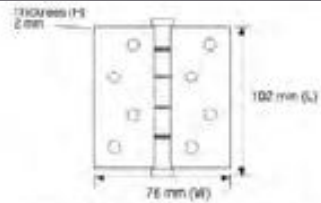

Door Gallery

• Butt Hinge With Washer

Capacity: 40 kg (4" X 3" X 2 mm)

Sizes also available in

L X W X H
127 X 89 X 3 mm
Capacity: 80 kg (5" X 3.5" X 3 mm)

L X W X H
153 X 102 X 4 mm
Capacity: 150 kg (6" X 4" X 4 mm)