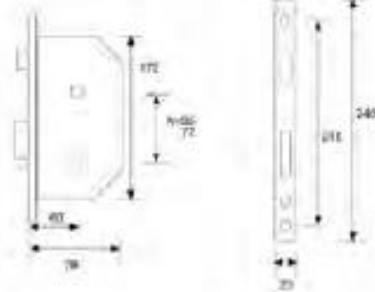

Door Gallery

• Butt Hinge With Washer

Capacity: 40 kg (4" X 3" X 2 mm)

Sizes also available in

L X W X H
127 X 89 X 3 mm
Capacity: 80 kg (5" X 3.5" X 3 mm)

L X W X H
153 X 102 X 4 mm
Capacity: 150 kg (6" X 4" X 4 mm)

• Mortice Lock

• In stainless steel