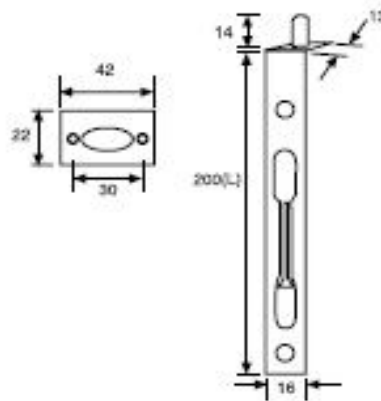

Door Gallery

• Butt Hinge With Washer

Capacity: 40 kg (4" X 3" X 2 mm)

Sizes also available in

L X W X H
127 X 89 X 3 mm
Capacity: 80 kg (5" X 3.5" X 3 mm)

L X W X H
153 X 102 X 4 mm
Capacity: 150 kg (6" X 4" X 4 mm)

• Mortice Lock

• In stainless steel